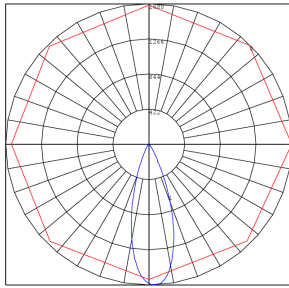

Photometrics: IGLA-7W-RGBWW-BT-BN

BUG Rating: B1-U1-G0

7W 3000K, Area 15'x 15' Mounting Height: 9'