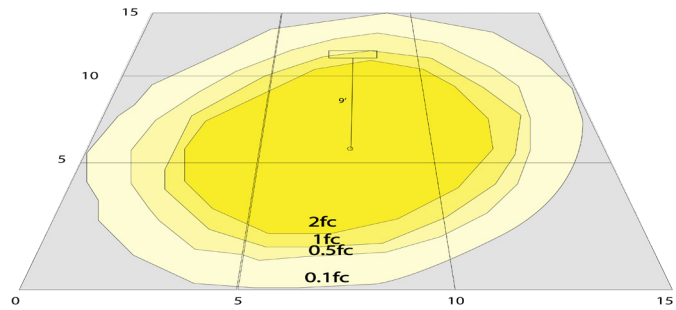

Photometrics: IGLA-7W-RGBWW-BT-BN

BUG Rating: B1-U1-G0

7W 3000K, Area 15'x 15' Mounting Height: 9'