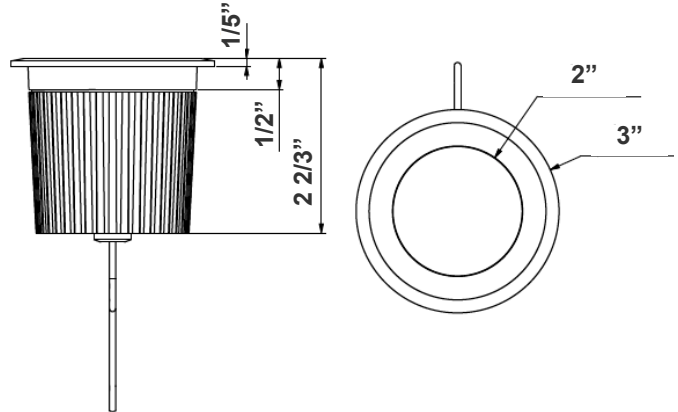

IGLA SERIES LANDSCAPE LIGHTING

IGLA-7W-RGBWW-BT-BN
INTEGRATED LED WELL LIGHT

Selection:

Customer Name: _____

Project Name: _____

Note: _____

Type: _____

2 2/3"(H) x 3"(W)

Technical Specifications

Electrical:

- Voltage: 12-24V AC/DC
- Power Factor: >0.9
- Wattage: 7W
- Input current: 1A Max
- Efficacy: 100LPW
- Bluetooth Connection Range: Approximately 30 feet (10 meters). Maximum Communication Range Will Vary Depending On Obstacles (Person, Metal, Wall, etc.) Or Electromagnetic Environment.

Mechanical:

- Die-cast Aluminum Housing
- Traffic Rated: They are not likely to get damaged from activity around the light, including lawn care, as well as foot and auto traffic
- Optical PC Flat Lens
- 3' SPT-2 18AWG Lead Wire
- 4" PVC Sleeve with three 1/2" KO. 2 on sides, 1 on bottom
- Solid State Lighting Technology for Long Life, No Maintenance Needed and High-Efficiency
- High Conductive Aluminum LED Board
- IP Rating: IP67
- Operating Temperature: -4°F to 104°F
- Suitable for Wet Locations
- 1-Year Warranty