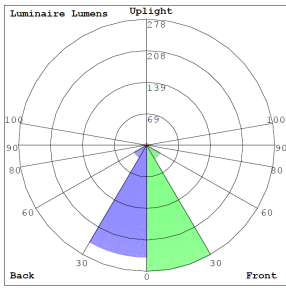

Photometrics: IGLA-7W-RGBWW-BT-BN

BUG Rating: B1-U1-G0

7W 3000K, Area 15'x 15' Mounting Height: 9'